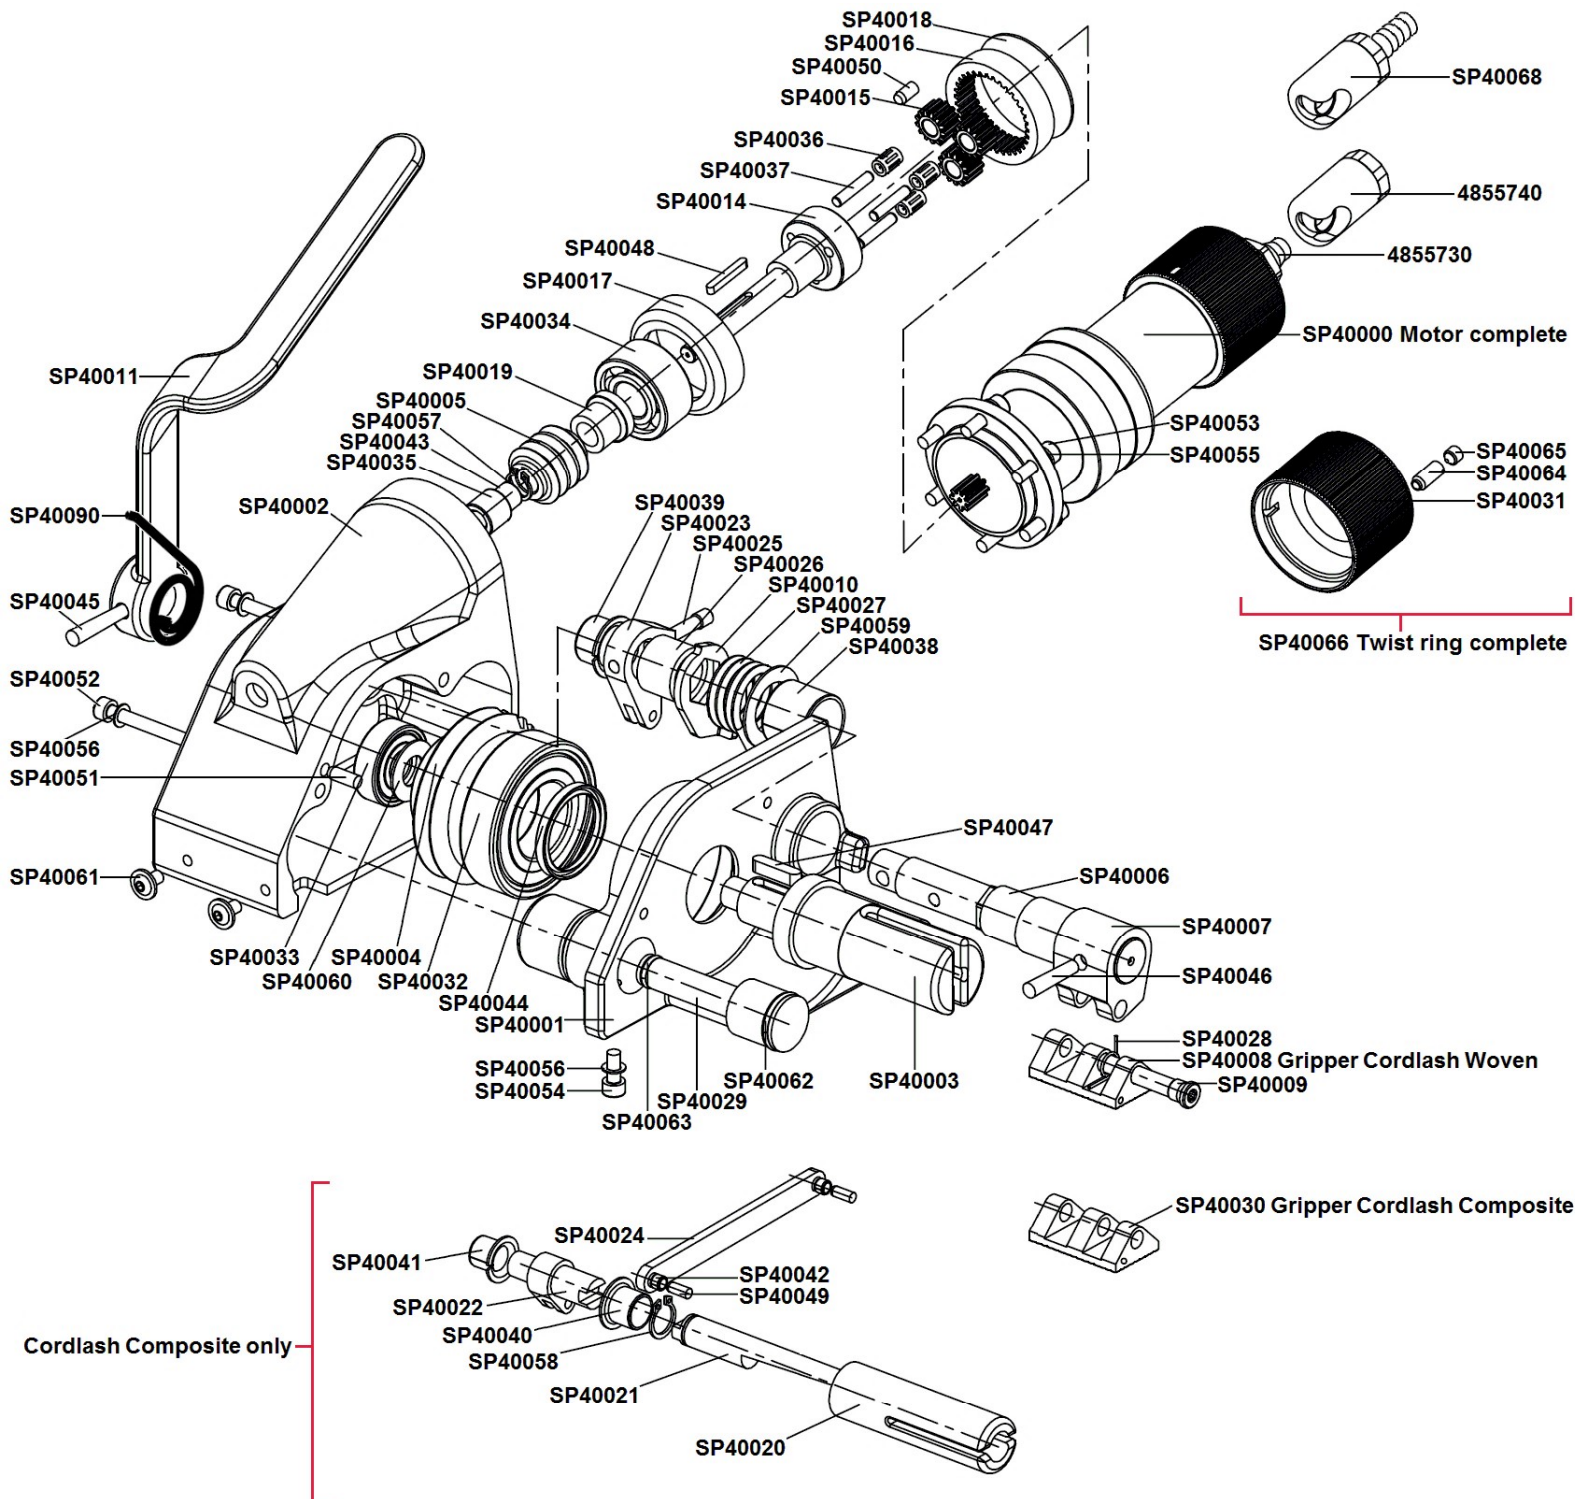

# 7567000 - CT 40 PN Cordlash Woven

# 7567001 - CT 40 PN Cordlash Composite

Version 20220331

Please send your request for parts to your nearest Cordstrap specialist and include the tool type, part number(s) and required quantity in your request.

- SP40067 Safety symbols - replacement set
- SP35068 Label "usage lever"
- SP40300 Balancer bracket
- SP60019 Flacon lubrication 250ml
- 7561200 Service unit - filter regulator/lubricator
- 3870030 User manual