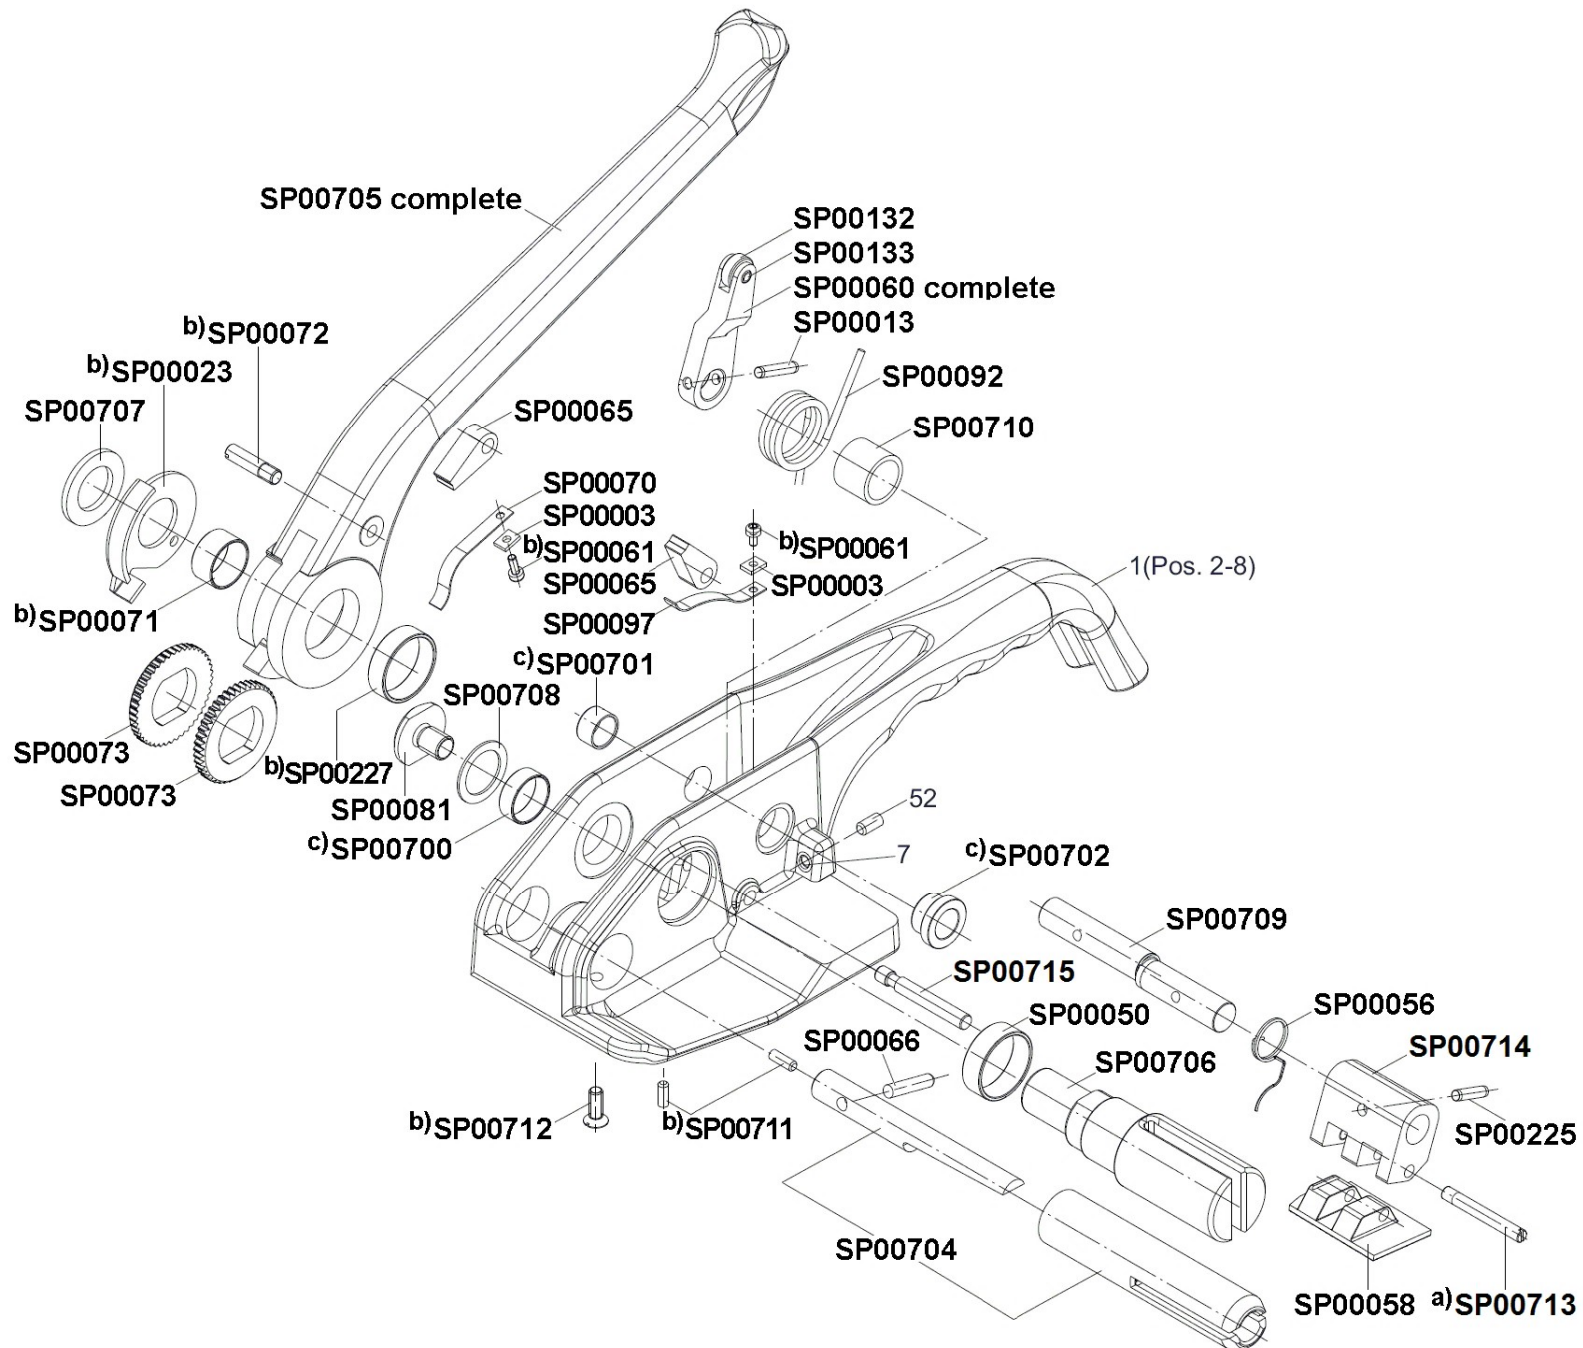

7502400 - CT 40 (2)

Version 20220331

Please send your request for parts to your nearest Cordstrap specialist and include the tool type, part number(s) and required quantity in your request.

a)Loctite 222 b)Loctite 243 c)Loctite 638