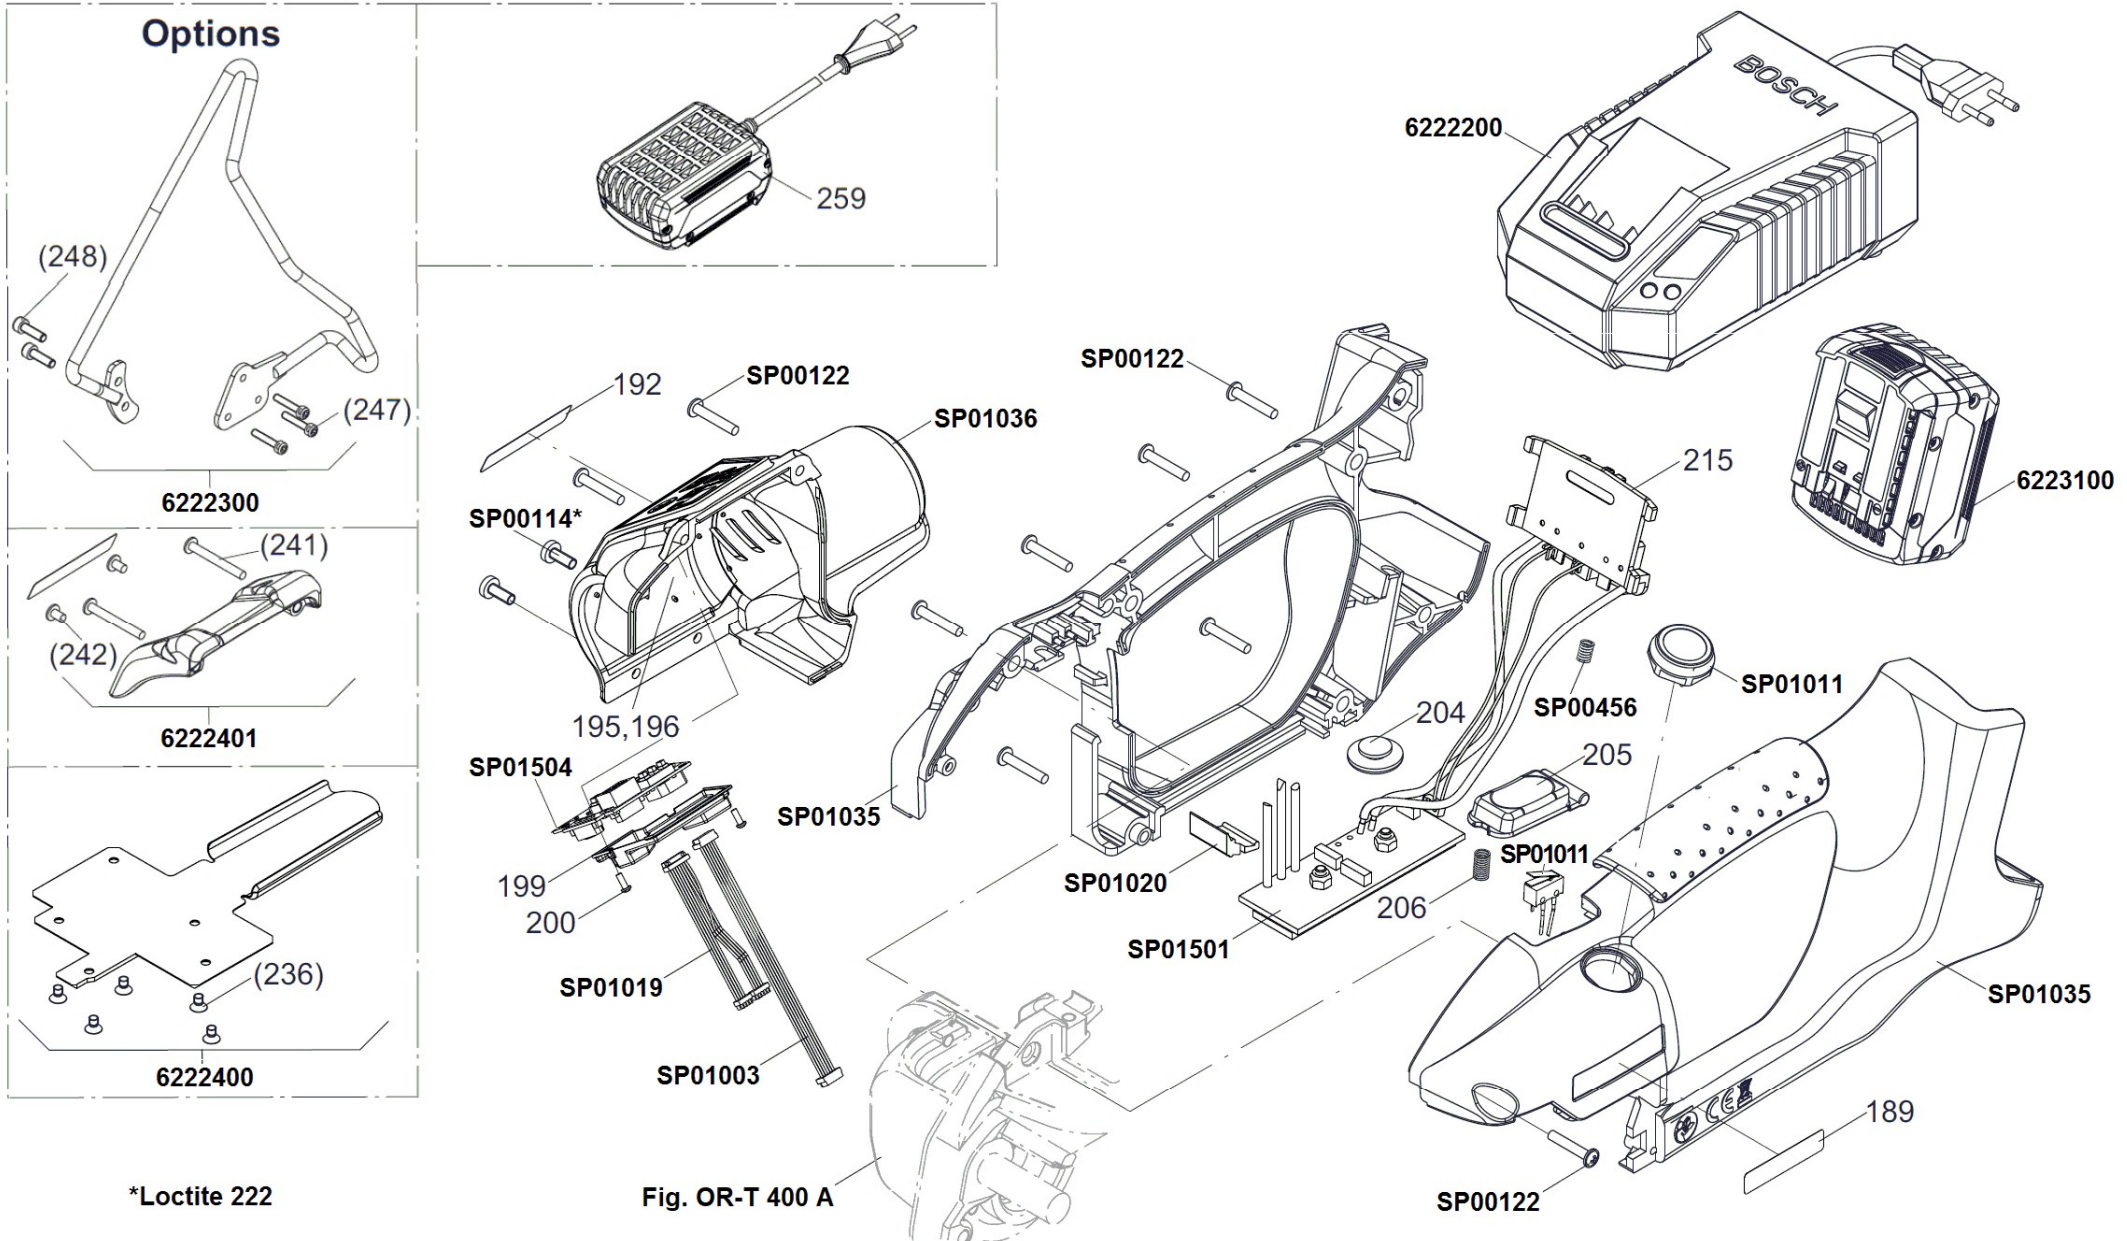

6223000 - OR-T 400

Schematic part A
Version 20260612

Please check with your sales representative
for local availability of tools / spare parts.

cordstrap

*Loctite 222

6223000 - OR-T 400

Schematic part B
Version 20260612

Please check with your sales representative
for local availability of tools / spare parts.

cordstrap

*Loctite 222