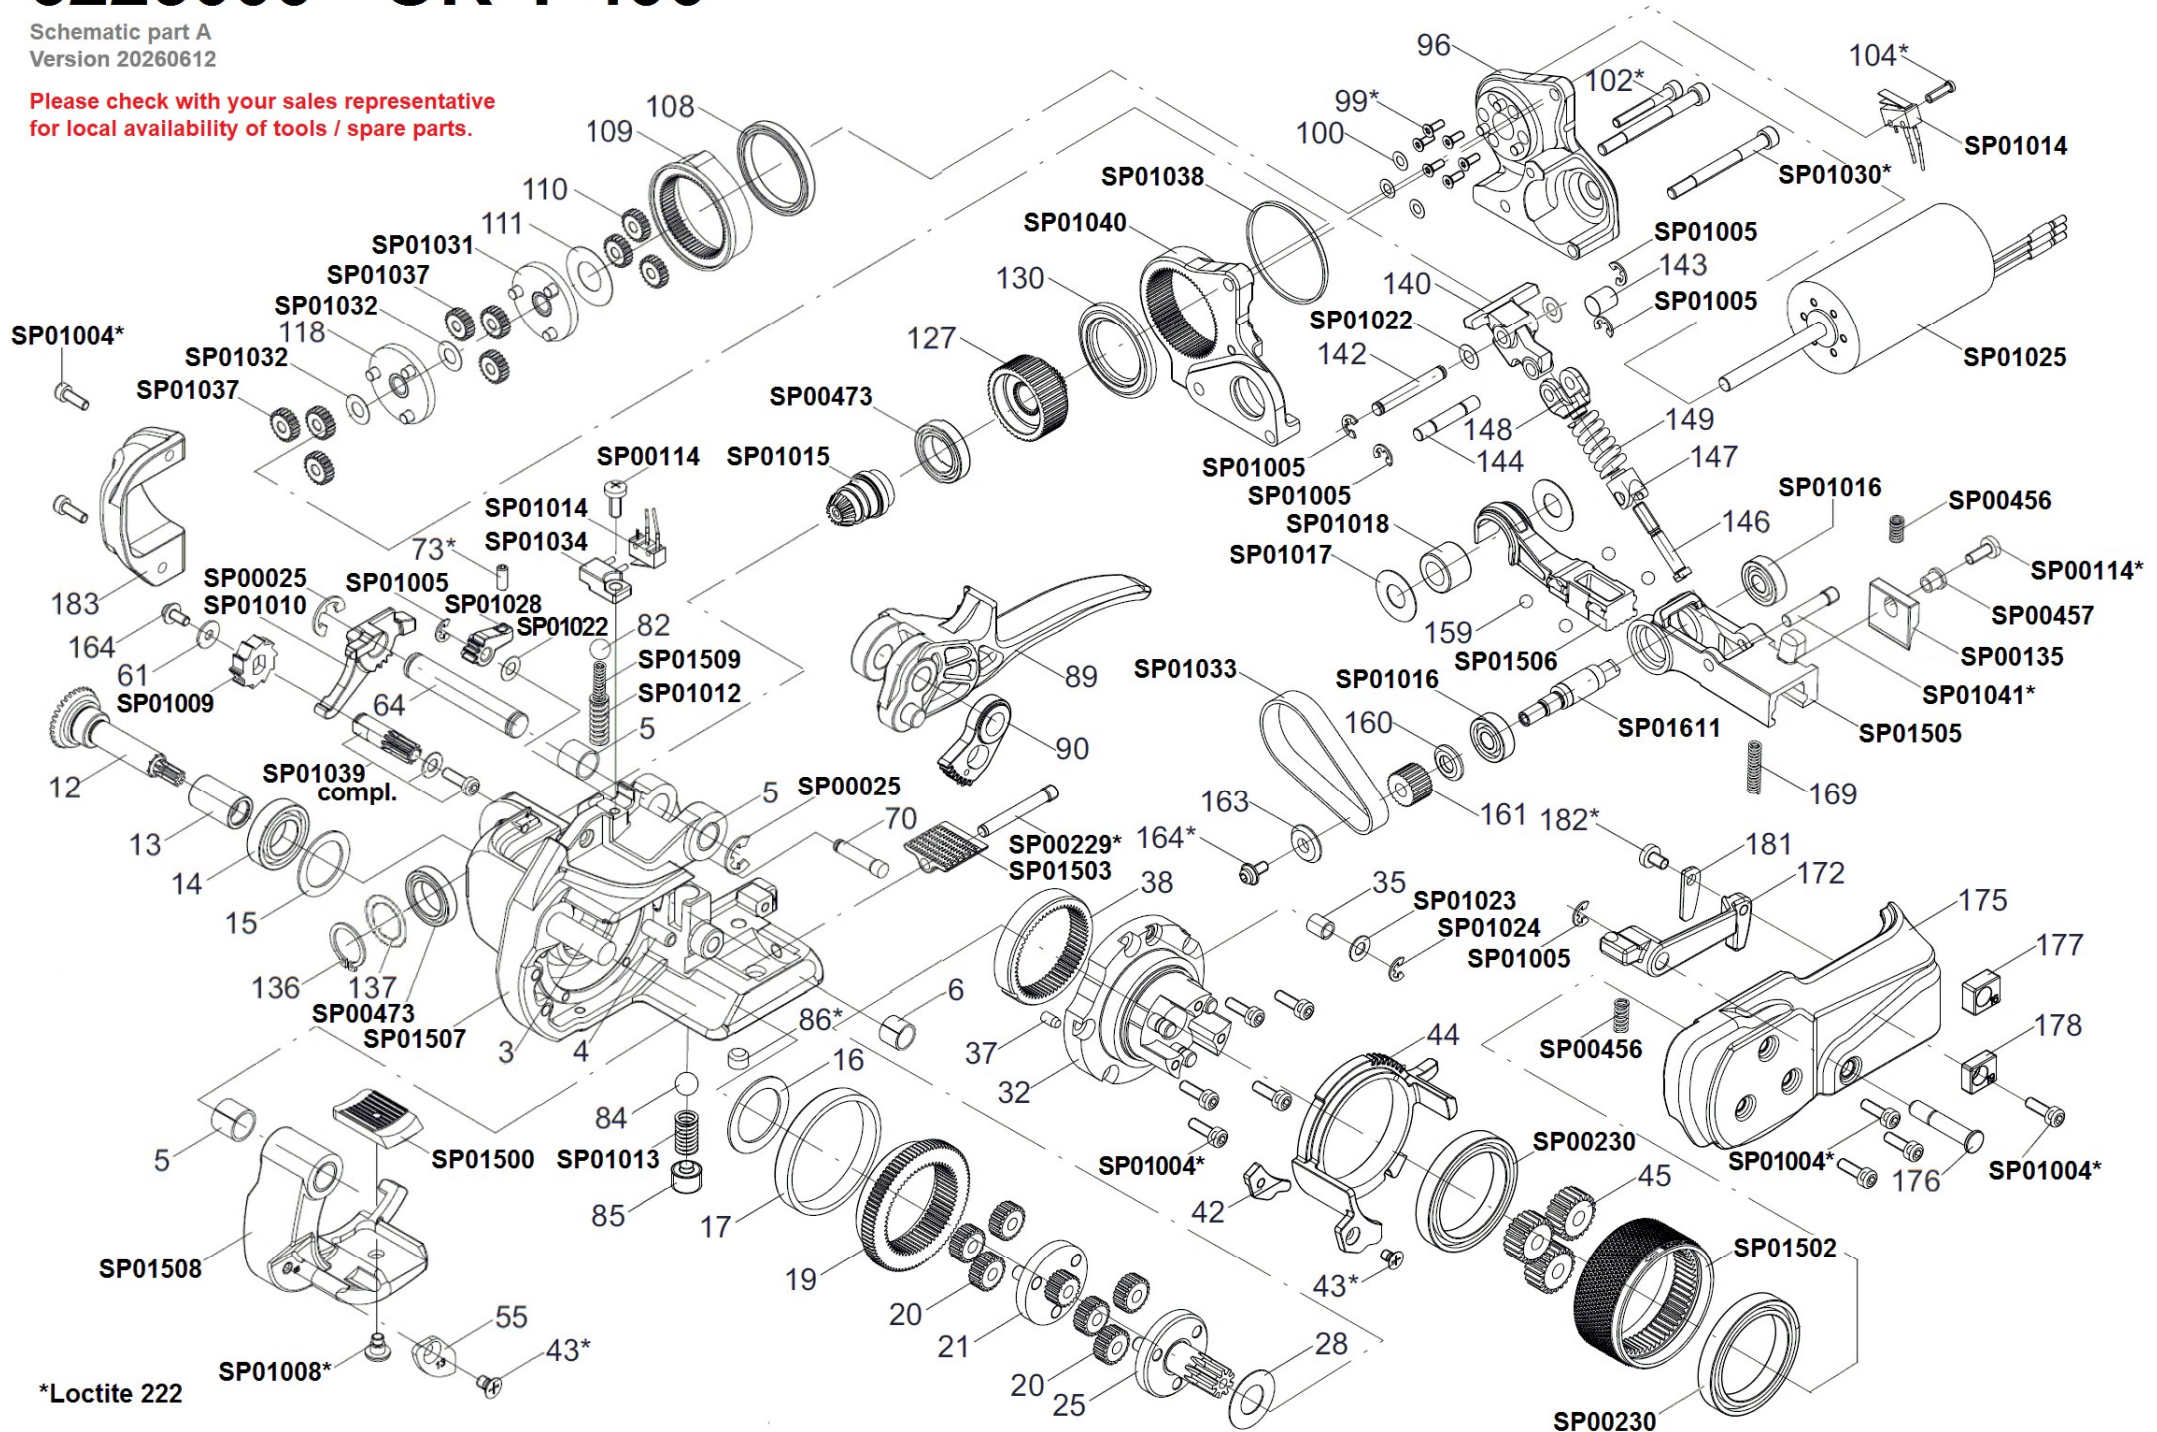

6223000 - OR-T 400

Schematic part A
Version 20260612

Please check with your sales representative
for local availability of tools / spare parts.

cordstrap

*Loctite 222

6223000 - OR-T 400

Schematic part B
Version 20260612

Please check with your sales representative
for local availability of tools / spare parts.

cordstrap

*Loctite 222