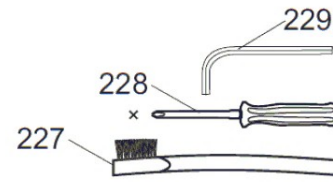

6223000 - OR-T 400

Schematic part B
Version 20260612

Please check with your sales representative
for local availability of tools / spare parts.

cordstrap

*Loctite 222