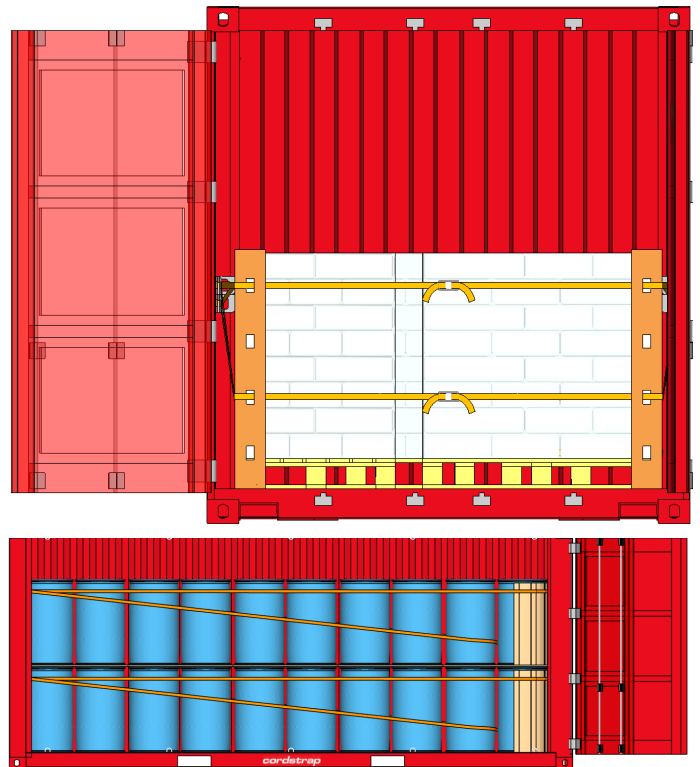

Safe, strong and secure For up to 30 tons of cargo

CornerLash® offers revolutionary cargo securing that is safe and very strong. To demonstrate how CornerLash® outperforms your current solution, we'll help you secure your **next five loads for free!**

CornerLash® delivers optimum cargo security in the container:

- CornerLash® CornerElements are unique and use the strongest point of the container for securing
- High-tech, low-elongation AAR lashing stops cargo hitting container doors
- Optimize and tailor your cargo protection across all packing types with our CornerLash® system add-ons

...which all adds up to an ability to secure up to 30 tons with complete confidence.

Packaging types

Poly Drums

Tight Head or Close Head Drum

Open Head Drum or Ring Tops

IBC's or Totes

Big Bags or Super Sacks