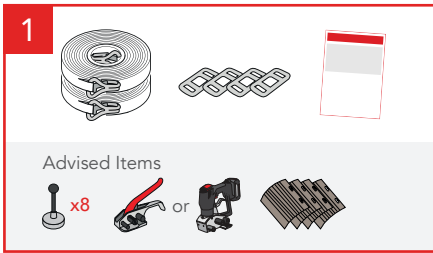

Cordstrap QuickLash® 105.4 SH – Instruction – Small Soft BigBags

Use of Flexboards is optional