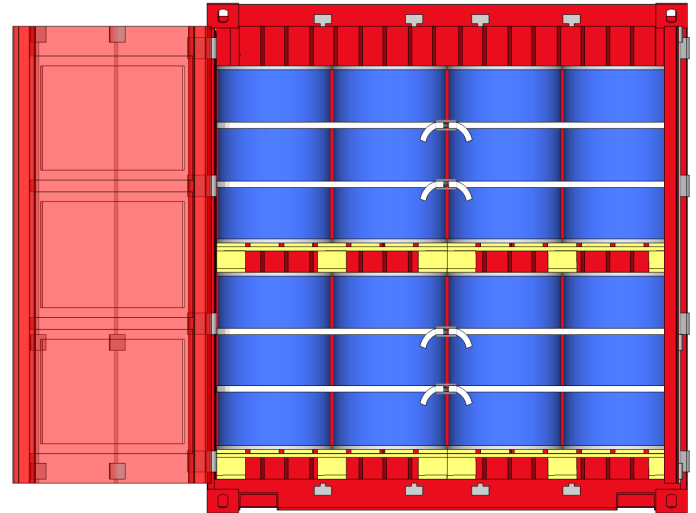

Cordstrap QuickLash®

Economical cargo protection

At Cordstrap, our cargo-securing experts understand that each customer has a particular set of needs. So our protection solutions deliver flexibility to meet your specific requirements.

If cost is your number one priority when securing your cargo, QuickLash® provides a cost-effective solution, without compromising on quality, safety or security.

Saving you both time and money, QuickLash® is a fast, easy to apply application, delivered in a per container package, that can be applied by just one person.

Cordstrap QuickLash® protects your cargo, your people and your brand

ECONOMICAL

QuickLash® is a low cost solution. It can be applied in just four minutes, delivering significant time and cost savings.

EASY

QuickLash® is delivered to you in per container packaging.

SAFE & SECURE

The strong polyester strapping is safe to apply and uses the upper lashing and lower anchor points in the container, securing loads of up to 18 tons.