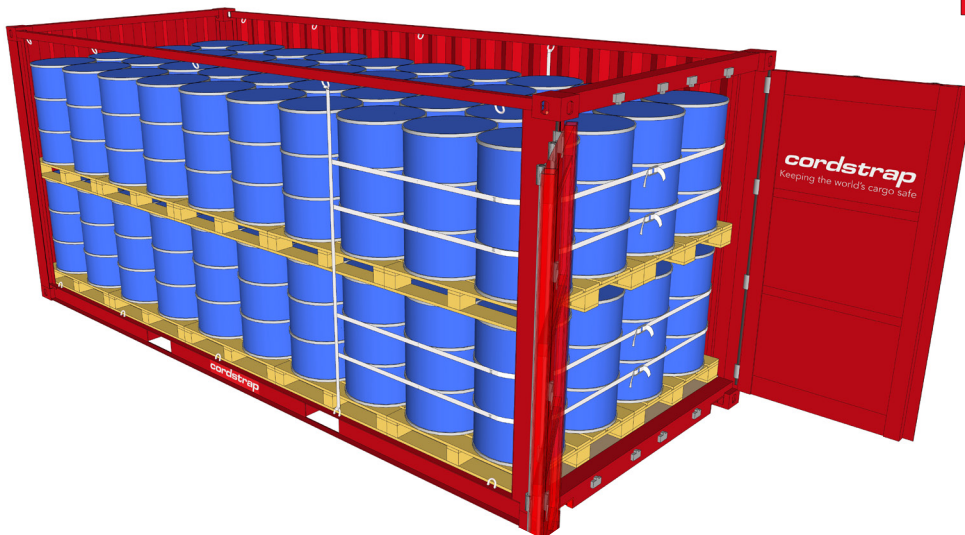

Cordstrap QuickLash®

Economical cargo protection

At Cordstrap, our cargo-securing experts understand that each customer has a particular set of needs. So our protection solutions deliver flexibility to meet your specific requirements.

If cost is your number one priority when securing your cargo, QuickLash® provides a cost-effective solution, without compromising on quality, safety or security.

Saving you both time and money, QuickLash® is a fast, easy to apply application, delivered in a per container package, that can be applied by just one person.

Cordstrap QuickLash® protects your cargo, your people and your brand

ECONOMICAL

QuickLash® is a low cost solution. It can be applied in just four minutes, delivering significant time and cost savings.

EASY

QuickLash® is delivered to you in per container packaging.

SAFE & SECURE

The strong polyester strapping is safe to apply and uses the upper lashing and lower anchor points in the container, securing loads of up to 18 tons.