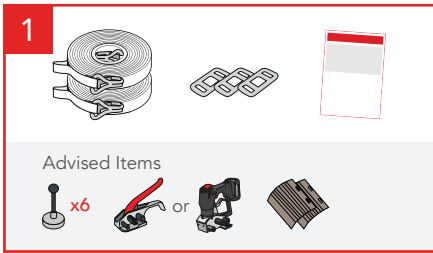

Cordstrap QuickLash® 105.3 SH R – Instruction – Large Soft BigBags

Use of Flexboards is optional