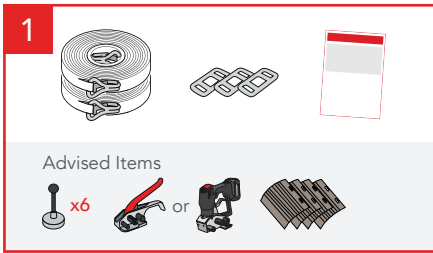

Cordstrap QuickLash® 105.3 SH – Instruction – Small Soft BigBags

Use of Flexboards is optional