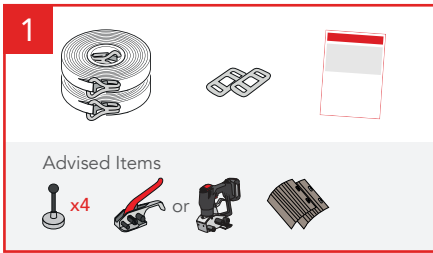

Cordstrap QuickLash® 105.2 SH – Instruction – Large Soft BigBags

Use of Flexboards is optional