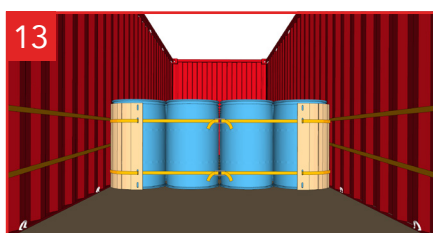

# Cordstrap CornerLash® 200LE.4 40FT – Instructions – Plastic Drums

Application for palletized plastic drums is 100% the same