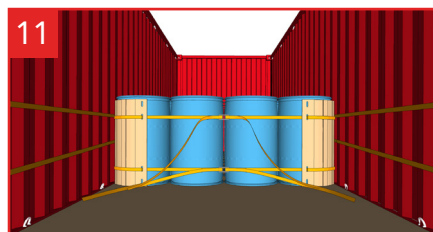

# Cordstrap CornerLash® 200LE.4 40FT – Instructions – Plastic Drums

Application for palletized plastic drums is 100% the same