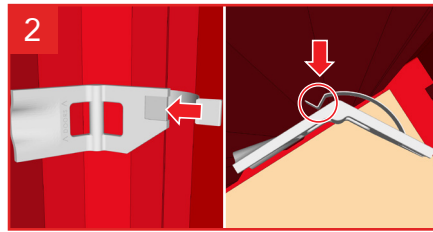

# Cordstrap CornerLash® 200LE.4 40FT – Instructions – Plastic Drums

Application for palletized plastic drums is 100% the same