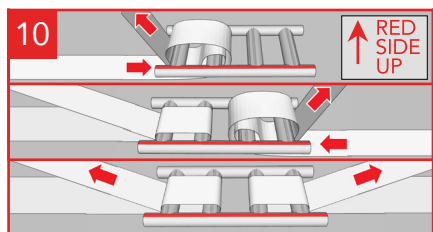

# Cordstrap CornerLash® 200LE.4 40FT – Instructions – Plastic Drums

Application for palletized plastic drums is 100% the same