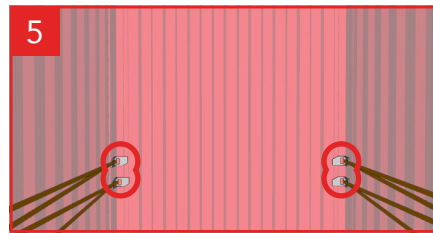

# Cordstrap CornerLash® 200LE.4 40FT – Instructions – Plastic Drums

Application for palletized plastic drums is 100% the same