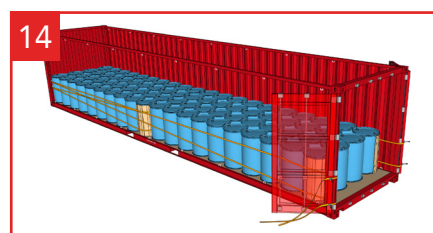

# Cordstrap CornerLash® 200LE.4 40FT – Instructions – Plastic Drums

Application for palletized plastic drums is 100% the same