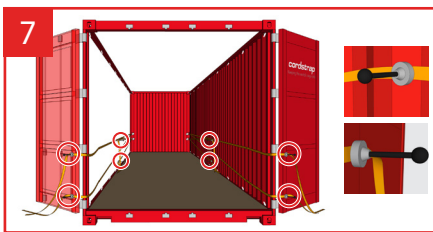

# Cordstrap CornerLash® 200LE.4 40FT – Instructions – Plastic Drums

Application for palletized plastic drums is 100% the same