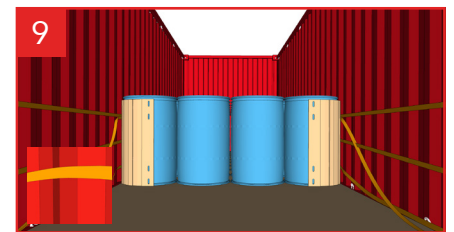

# Cordstrap CornerLash® 200LE.4 40FT – Instructions – Plastic Drums

Application for palletized plastic drums is 100% the same