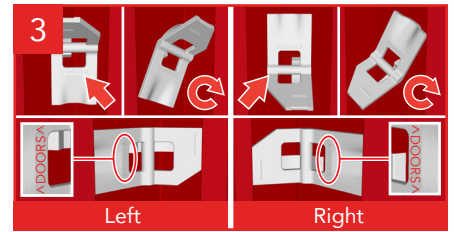

# Cordstrap CornerLash® 200LE.4 40FT – Instructions – Plastic Drums

Application for palletized plastic drums is 100% the same