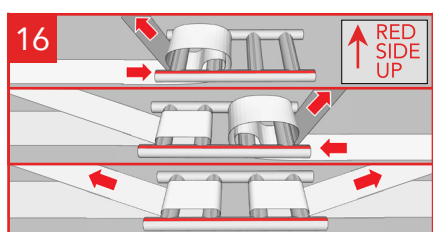

# Cordstrap CornerLash® 200LE.4 40FT – Instructions – Plastic Drums

Application for palletized plastic drums is 100% the same