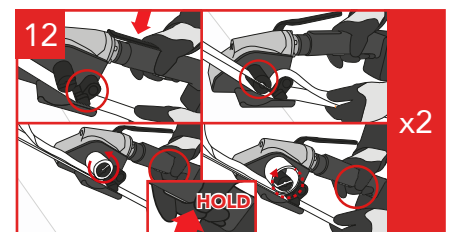

# Cordstrap CornerLash® 200LE.4 40FT – Instructions – Plastic Drums

Application for palletized plastic drums is 100% the same