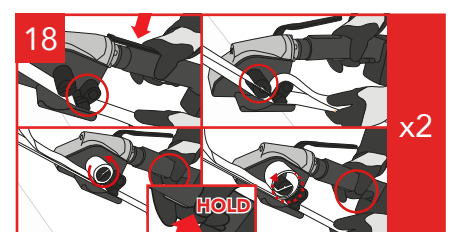

# Cordstrap CornerLash® 200LE.4 40FT – Instructions – Plastic Drums

Application for palletized plastic drums is 100% the same