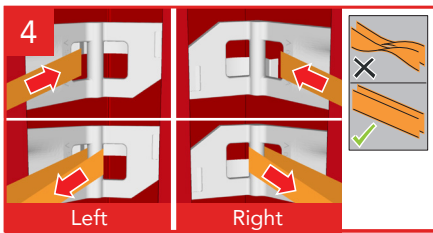

# Cordstrap CornerLash® 200LE.4 40FT – Instructions – Plastic Drums

Application for palletized plastic drums is 100% the same