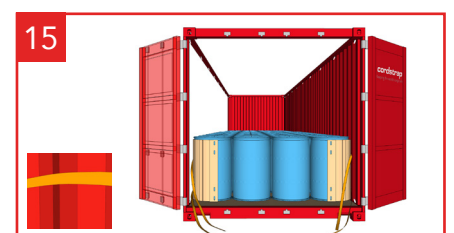

# Cordstrap CornerLash® 200LE.4 40FT – Instructions – Plastic Drums

Application for palletized plastic drums is 100% the same