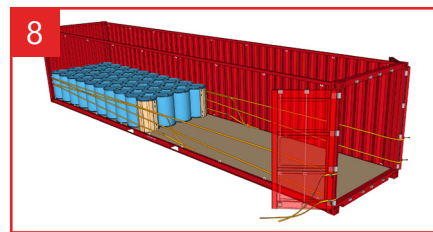

# Cordstrap CornerLash® 200LE.4 40FT – Instructions – Plastic Drums

Application for palletized plastic drums is 100% the same