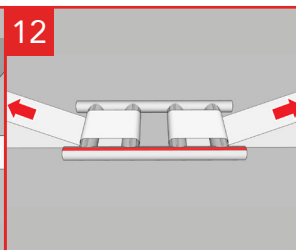

Cordstrap CornerLash® 200LE.4 20FT – Instructions – Plastic Drums

Application for palletized plastic drums is 100% the same