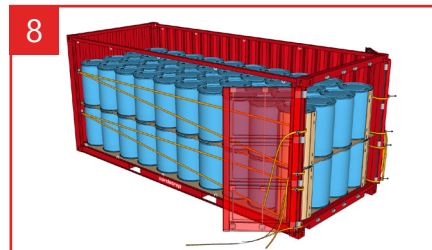

Cordstrap CornerLash® 200LE.4 20FT – Instructions – Plastic Drums

Application for palletized plastic drums is 100% the same