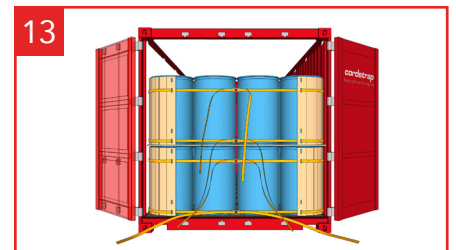

Cordstrap CornerLash® 200LE.4 20FT – Instructions – Plastic Drums

Application for palletized plastic drums is 100% the same