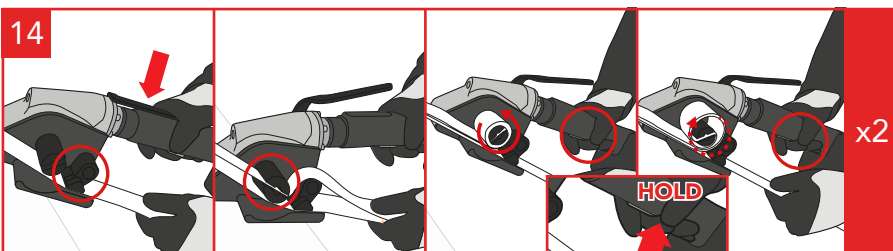

Cordstrap CornerLash® 200LE.4 20FT – Instructions – Plastic Drums

Application for palletized plastic drums is 100% the same