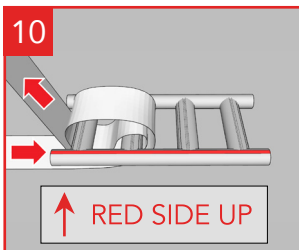

Cordstrap CornerLash® 200LE.4 20FT – Instructions – Plastic Drums

Application for palletized plastic drums is 100% the same