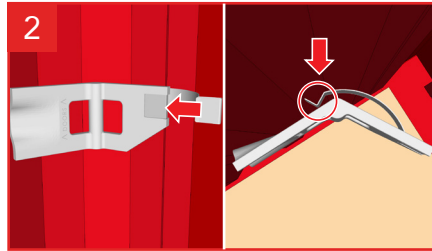

Cordstrap CornerLash® 200LE.4 20FT – Instructions – Plastic Drums

Application for palletized plastic drums is 100% the same