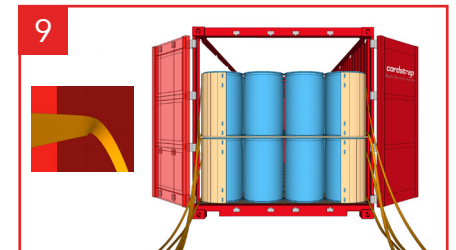

Cordstrap CornerLash® 200LE.4 20FT – Instructions – Plastic Drums

Application for palletized plastic drums is 100% the same