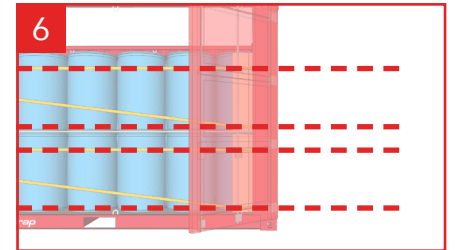

Cordstrap CornerLash® 200LE.4 20FT – Instructions – Plastic Drums

Application for palletized plastic drums is 100% the same