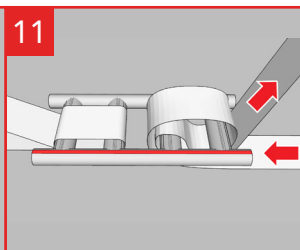

Cordstrap CornerLash® 200LE.4 20FT – Instructions – Plastic Drums

Application for palletized plastic drums is 100% the same