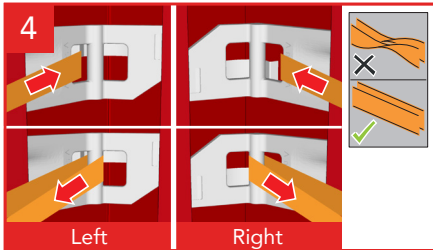

Cordstrap CornerLash® 200LE.4 20FT – Instructions – Plastic Drums

Application for palletized plastic drums is 100% the same