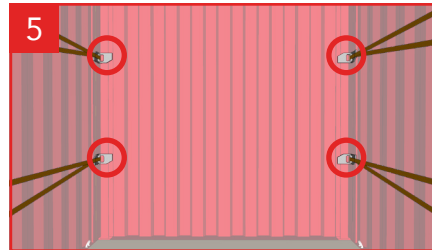

Cordstrap CornerLash® 200LE.4 20FT – Instructions – Plastic Drums

Application for palletized plastic drums is 100% the same