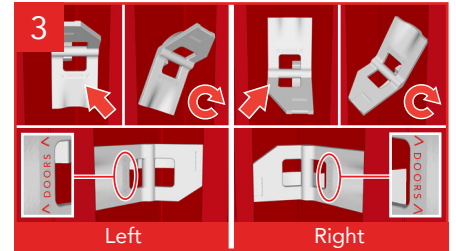

Cordstrap CornerLash® 200LE.4 20FT – Instructions – Plastic Drums

Application for palletized plastic drums is 100% the same