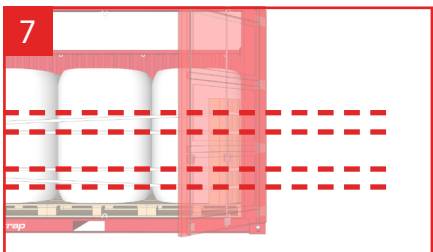

Cordstrap CornerLash® 105.4 20FT & 40FT – Instructions – Large Soft BigBags

Use of Flexboards is optional