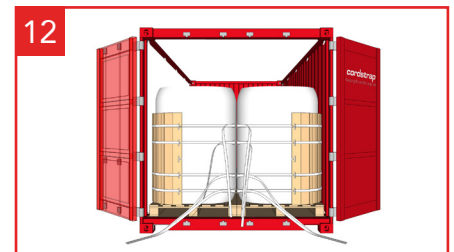

Cordstrap CornerLash® 105.4 20FT & 40FT – Instructions – Large Soft BigBags

Use of Flexboards is optional