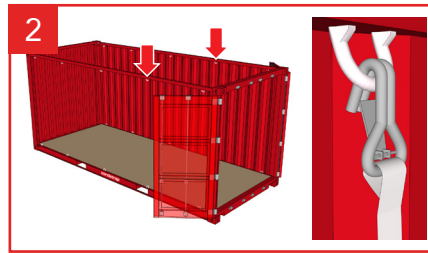

Cordstrap CornerLash® 105.4 20FT & 40FT – Instructions – Large Soft BigBags

Use of Flexboards is optional