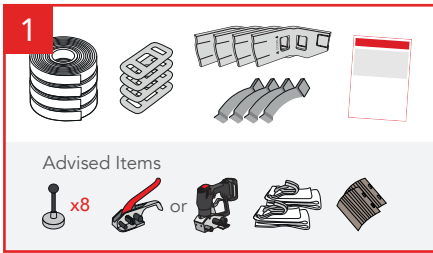

Cordstrap CornerLash® 105.4 20FT & 40FT – Instructions – Large Soft BigBags

Use of Flexboards is optional