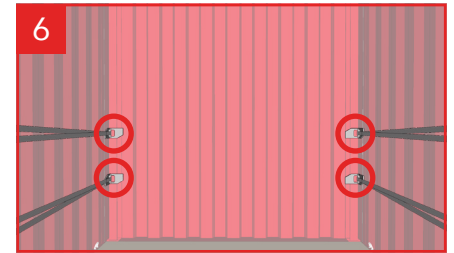

Cordstrap CornerLash® 105.4 20FT & 40FT – Instructions – Large Soft BigBags

Use of Flexboards is optional