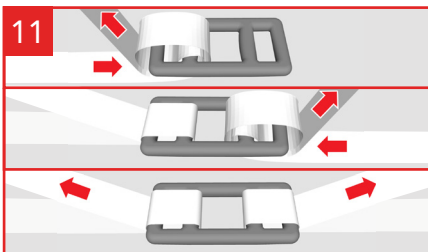

Cordstrap CornerLash® 105.4 20FT & 40FT – Instructions – Large Soft BigBags

Use of Flexboards is optional