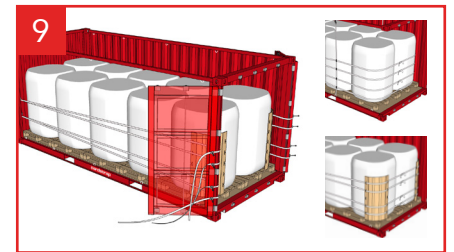

Cordstrap CornerLash® 105.4 20FT & 40FT – Instructions – Large Soft BigBags

Use of Flexboards is optional