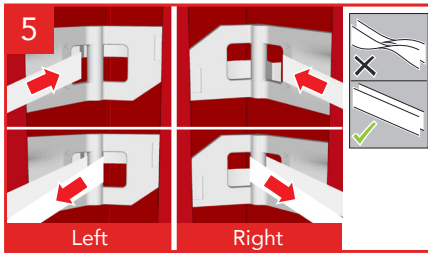

Cordstrap CornerLash® 105.4 20FT & 40FT – Instructions – Large Soft BigBags

Use of Flexboards is optional