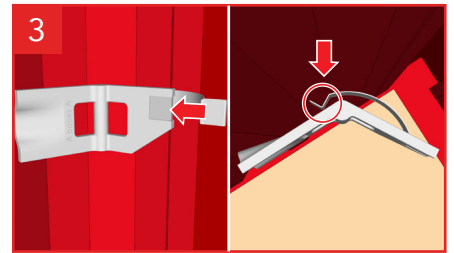

Cordstrap CornerLash® 105.4 20FT & 40FT – Instructions – Large Soft BigBags

Use of Flexboards is optional