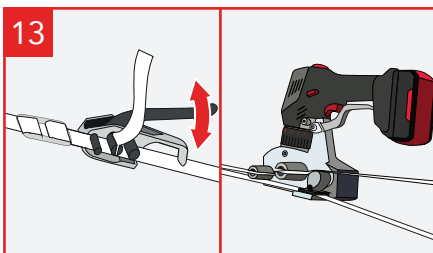

Cordstrap CornerLash® 105.4 20FT & 40FT – Instructions – Large Soft BigBags

Use of Flexboards is optional