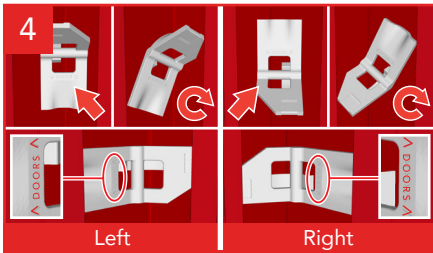

Cordstrap CornerLash® 105.4 20FT & 40FT – Instructions – Large Soft BigBags

Use of Flexboards is optional