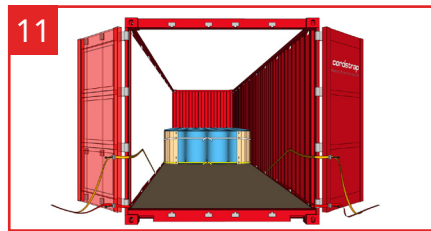

Cordstrap AnchorLash® 105.4 SH 40FT – Instructions – Plastic Drums

Application for palletized plastic drums is 100% the same