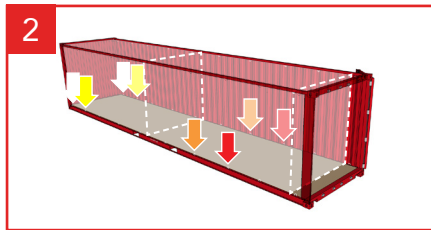

Cordstrap AnchorLash® 105.4 SH 40FT – Instructions – Plastic Drums

Application for palletized plastic drums is 100% the same