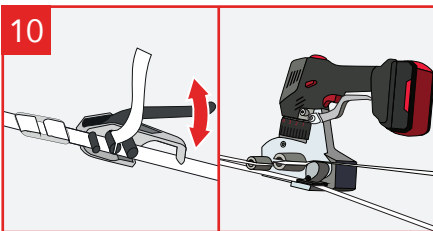

Cordstrap AnchorLash® 105.4 SH 40FT – Instructions – Plastic Drums

Application for palletized plastic drums is 100% the same