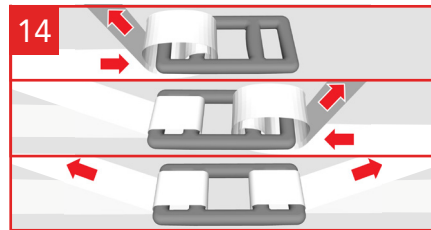

Cordstrap AnchorLash® 105.4 SH 40FT – Instructions – Plastic Drums

Application for palletized plastic drums is 100% the same