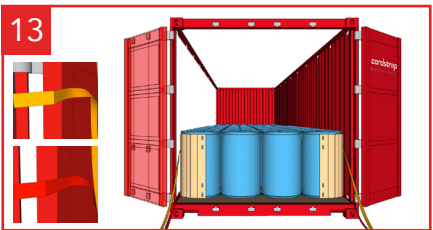

Cordstrap AnchorLash® 105.4 SH 40FT – Instructions – Plastic Drums

Application for palletized plastic drums is 100% the same