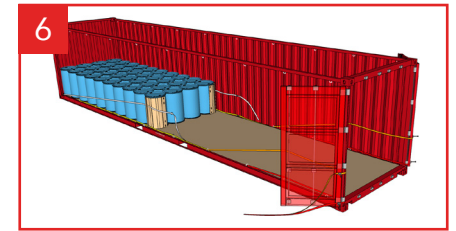

Cordstrap AnchorLash® 105.4 SH 40FT – Instructions – Plastic Drums

Application for palletized plastic drums is 100% the same