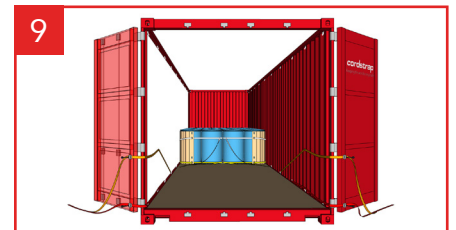

Cordstrap AnchorLash® 105.4 SH 40FT – Instructions – Plastic Drums

Application for palletized plastic drums is 100% the same