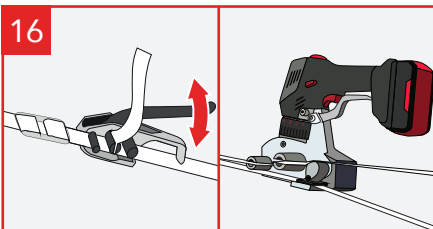

Cordstrap AnchorLash® 105.4 SH 40FT – Instructions – Plastic Drums

Application for palletized plastic drums is 100% the same