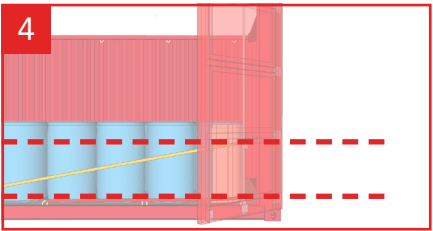

Cordstrap AnchorLash® 105.4 SH 40FT – Instructions – Plastic Drums

Application for palletized plastic drums is 100% the same