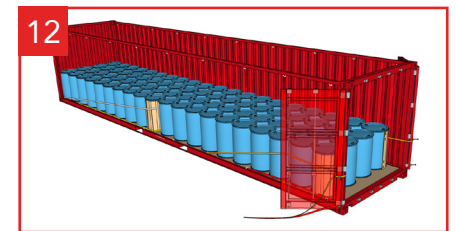

Cordstrap AnchorLash® 105.4 SH 40FT – Instructions – Plastic Drums

Application for palletized plastic drums is 100% the same