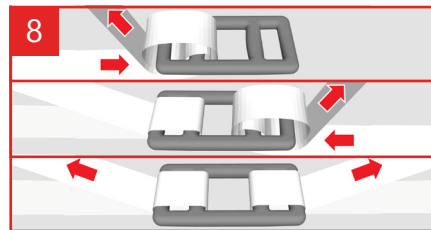

Cordstrap AnchorLash® 105.4 SH 40FT – Instructions – Plastic Drums

Application for palletized plastic drums is 100% the same