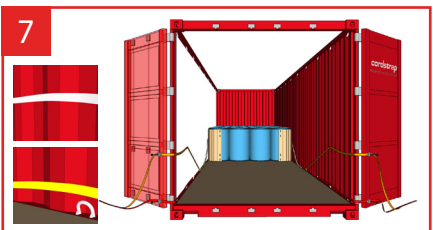

Cordstrap AnchorLash® 105.4 SH 40FT – Instructions – Plastic Drums

Application for palletized plastic drums is 100% the same