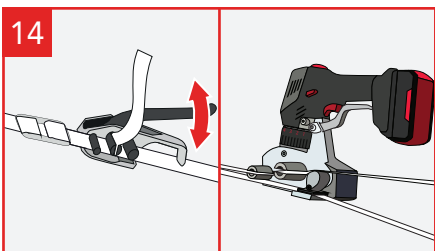

Cordstrap AnchorLash® 105.3 – Instructions – Steel Drums

Application for palletized steel drums is 100% the same