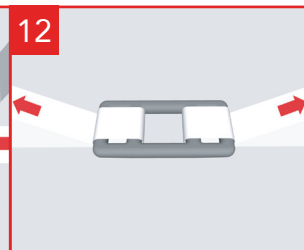

Cordstrap AnchorLash® 105.3 – Instructions – Steel Drums

Application for palletized steel drums is 100% the same