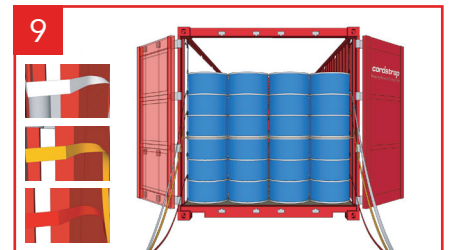

Cordstrap AnchorLash® 105.3 – Instructions – Steel Drums

Application for palletized steel drums is 100% the same