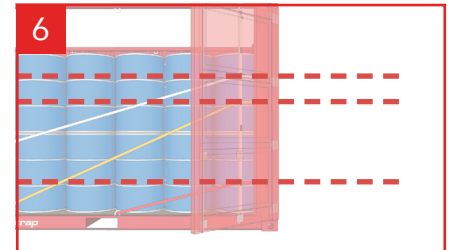

Cordstrap AnchorLash® 105.3 – Instructions – Steel Drums

Application for palletized steel drums is 100% the same