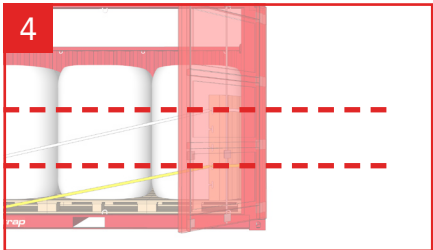

Cordstrap AnchorLash® 105.2 Standard 20FT & 40FT – Instructions – Large Soft BigBags

Use of Flexboards is optional