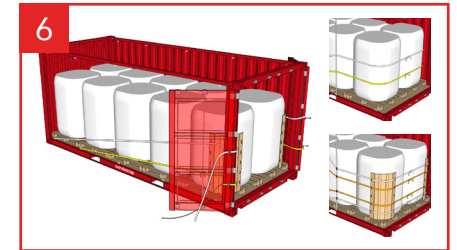

Cordstrap AnchorLash® 105.2 Standard 20FT & 40FT – Instructions – Large Soft BigBags

Use of Flexboards is optional