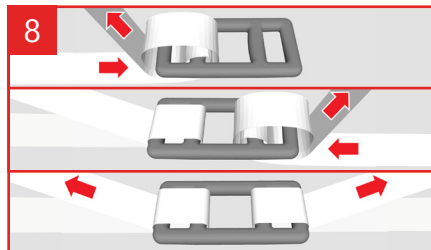

Cordstrap AnchorLash® 105.2 Standard 20FT & 40FT – Instructions – Large Soft BigBags

Use of Flexboards is optional