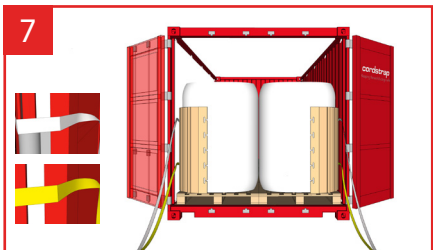

Cordstrap AnchorLash® 105.2 Standard 20FT & 40FT – Instructions – Large Soft BigBags

Use of Flexboards is optional