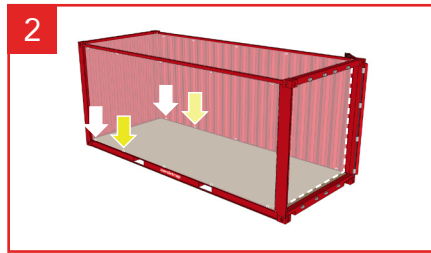

Cordstrap AnchorLash® 105.2 Standard 20FT & 40FT – Instructions – Large Soft BigBags

Use of Flexboards is optional