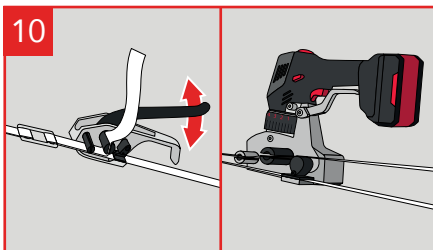

Cordstrap AnchorLash® 105.2 Standard 20FT & 40FT – Instructions – Large Soft BigBags

Use of Flexboards is optional